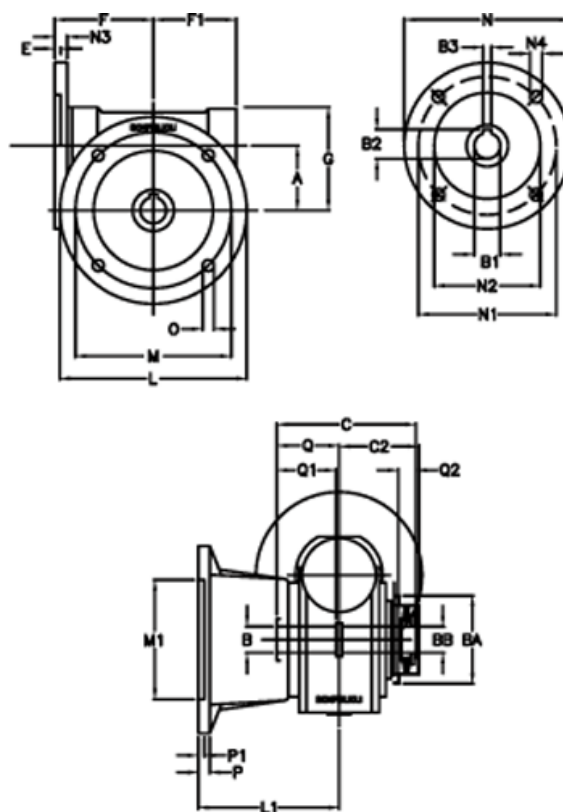

Article number: 390204406062216

Description: Worm Gear with Torque Limiter
VF 44-L1-FA-60-P63B5

Measures

a = 44.6	C2 = 48	m = 87	P = 9
B = 18	Description = VF 44FA-xx-63B5	M1 = 60	P1 = 7
B1 E7 = 11	E = 2	N = 140	Q = 32.0
B2 = 12.8	F = 65	N1 = 115	Q1 = 32
B3 H9 = 4	F1 = 54	N2 = 95	Q2 = 12
BA = 40	g = 71	N3 = 10.5	
BB H7 = 11	L = 110	N4 = 9.5	
C = 79	L1 = 90	O = 8.5	